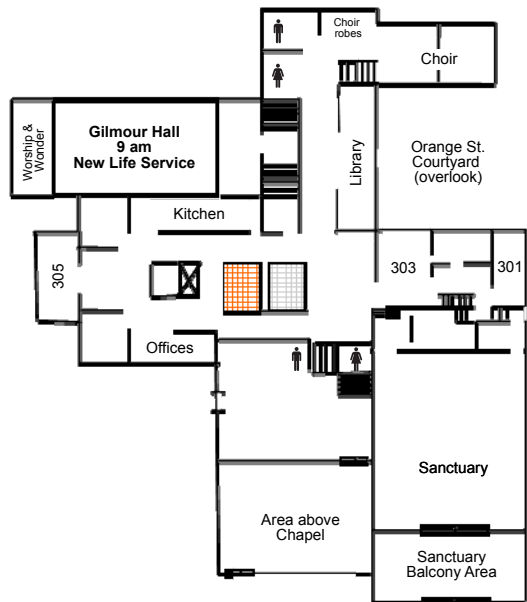

First Presbyterian Church, Wilmington NC

Main Church Building Third Floor

Main Church Building Ground Floor

Main Church Building First Floor

Orange Street

Parking Lot

Cameron Center

Parking Lot

3rd Street