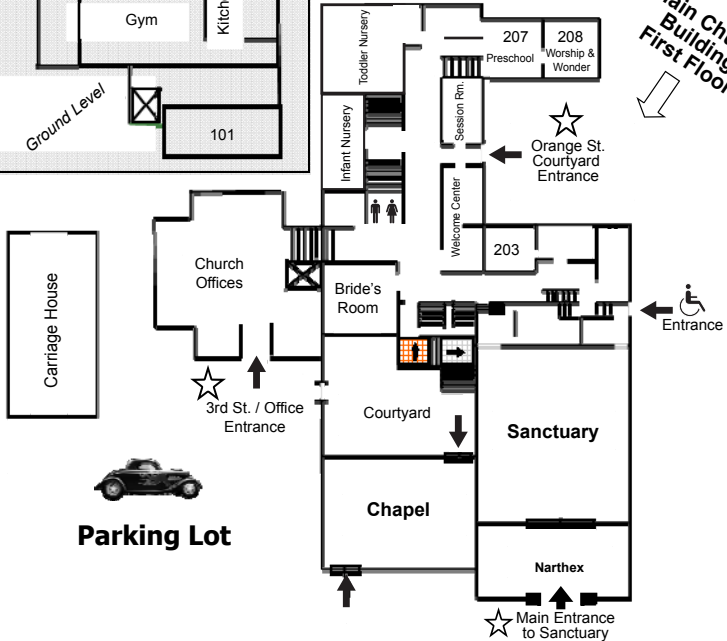

First Presbyterian Church, Wilmington NC

Main Church Building Third Floor

Main Church Building Ground Floor

Main Church Building First Floor

Orange Street

Parking Lot

Cameron Center

Parking Lot

3rd Street