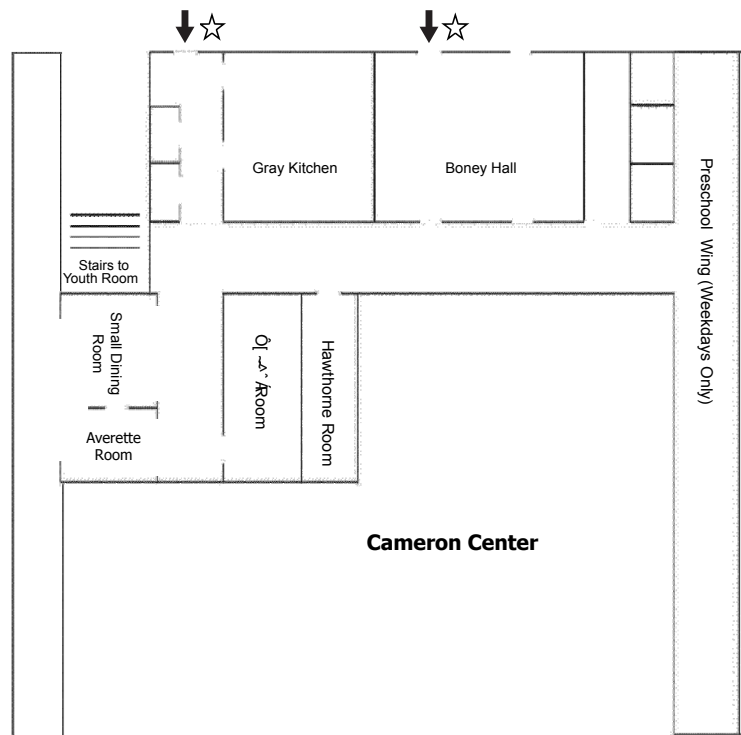

First Presbyterian Church, Wilmington NC

Main Church Building Third Floor

Main Church Building Ground Floor

Main Church Building First Floor

Orange Street

Parking Lot

Cameron Center

Parking Lot

3rd Street